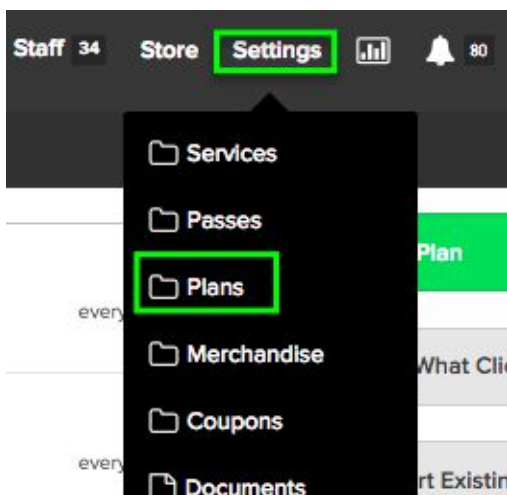

Select the number of people that can share the visits:

← Add a rate

What size group does this rate apply to?

2 people or more

2 to people

2 people

Select the amount that should be paid. **Tip**, the third option is best for passes because they are sharing the visits:

How much do you want to charge?

Charge
\$ 100.00
per person

Discount
 %
off the base price per person

Charge a total of
\$ 100.00

If you selected only 2 people or a range of people, you will have the option to add in another rate. You can also edit or remove the rate you just set up. If you are done, select Back:

Once your group rate is set up, you will see it on your pass:

Setting Group Rates on Plans

Go to Settings - Plans:

Choose the unlimited plan you want to set up the group rate on:

- 2x week Membership**
2 visits per Week • For use in Level 1, Weightlifting Class, WOD
- Unlimited Membership** ←
Unlimited visits • For use in Level 1, Weightlifting Class

Scroll down the page to Group Rates and select Add Rate:

Group rates

Each person has unlimited visits

- No group rates have been added

→ [Add Rate](#)

Select the number of people you will allow to use the group rate: