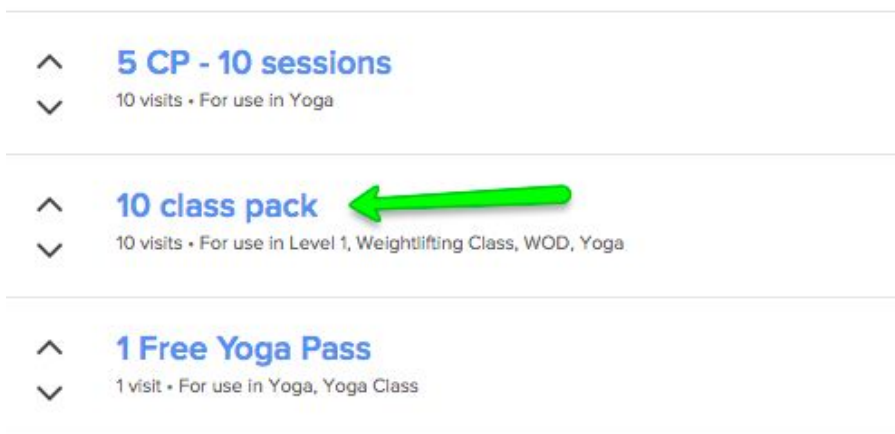

Adding Group Rates to Passes

Go to Settings - Passes:

Select the pass you want to add group rates to:

Scroll down the page to Group Rates and select Add Rate:

**Please note that everyone *shares* the visits on the pass.

Select the number of people that can share the visits:

← Add a rate

What size group does this rate apply to?

2 people or more

2 to people

2 people

Select the amount that should be paid. **Tip**, the third option is best for passes because they are sharing the visits: