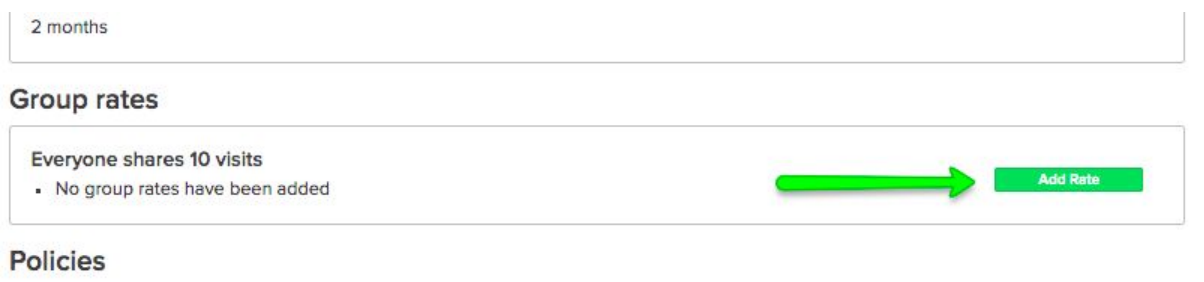

Adding Group Rates to Passes

Go to Settings - Passes:

Select the pass you want to add group rates to:

Scroll down the page to Group Rates and select Add Rate:

**Please note that everyone *shares* the visits on the pass.

Select the number of people that can share the visits:

← Add a rate

What size group does this rate apply to?

2 people or more

2 to people

2 people

Select the amount that should be paid. **Tip**, the third option is best for passes because they are sharing the visits:

How much do you want to charge?

Charge
\$ 100.00
per person

Discount
 %
off the base price per person

Charge a total of
\$ 100.00

If you selected only 2 people or a range of people, you will have the option to add in another rate. You can also edit or remove the rate you just set up. If you are done, select Back:

You can edit the rate that you created or select Back to return to the plan:

[← Unshared visits group rates Unlimited Membership](#)

2 people or more

Base price of \$70 and then \$65 per person