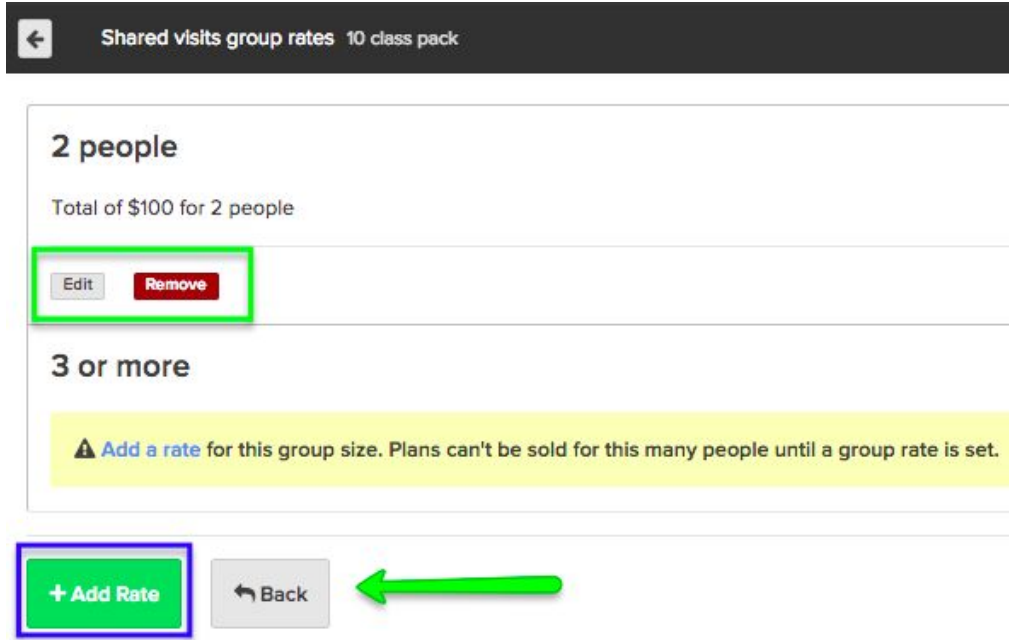

Adding Group Rates to Passes

Go to Settings - Passes:

Select the pass you want to add group rates to:

Scroll down the page to Group Rates and select Add Rate:

**Please note that everyone *shares* the visits on the pass.

Select the number of people that can share the visits:

← Add a rate

What size group does this rate apply to?

2 people or more

2 to people

2 people

Select the amount that should be paid. **Tip**, the third option is best for passes because they are sharing the visits:

How much do you want to charge?

Charge
\$ 100.00
per person

Discount
 %
off the base price per person

Charge a total of
\$ 100.00

If you selected only 2 people or a range of people, you will have the option to add in another rate. You can also edit or remove the rate you just set up. If you are done, select Back:

Once your group rate is set up, you will see it on your pass:

Setting Group Rates on Plans

Go to Settings - Plans:

Choose the unlimited plan you want to set up the group rate on:

- 2x week Membership**
2 visits per Week • For use in Level 1, Weightlifting Class, WOD
- Unlimited Membership** ←
Unlimited visits • For use in Level 1, Weightlifting Class