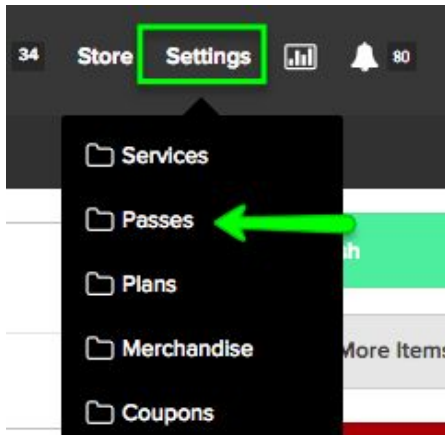

Adding Group Rates to Passes

Go to Settings - Passes:

Select the pass you want to add group rates to:

Scroll down the page to Group Rates and select Add Rate:

**Please note that everyone *shares* the visits on the pass.

Select the number of people that can share the visits:

← Add a rate

What size group does this rate apply to?

2 people or more

2 to people

2 people

Select the amount that should be paid. **Tip**, the third option is best for passes because they are sharing the visits:

How much do you want to charge?

Charge
\$ 100.00
per person

Discount
 %
off the base price per person

Charge a total of
\$ 100.00

If you selected only 2 people or a range of people, you will have the option to add in another rate. You can also edit or remove the rate you just set up. If you are done, select Back: